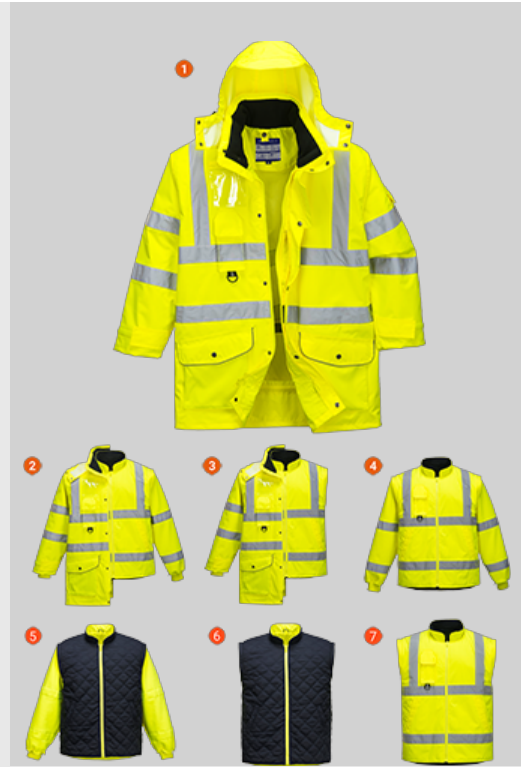

PORTWEST®

PRODUCT SPECIFICATION & TECHNICAL DATA

S427 - Hi-Vis 7-in-1 Traffic Jacket

Collection: 300D Breathable High Visibility

Range: High Visibility

Shell Fabric: 300D Breathable 190g

Lining Fabric: Outer Jacket: 100% Polyester Mesh 60g Inner Jacket: 65% Polyester, 35% Cotton 70g

Filling Fabric: Inner Jacket: 100% Polyester 160g

Product information

The highly innovative 7 in 1 jacket is adaptable for any situation that may arise. Waterproof and breathable to the highest EN Standards, the jacket has multiple features and benefits such as ample storage space, a concealed hood and a fleece lined collar.

EN ISO 20471

300D
OXFORD WEAVE
BREATHABLE

300D Breathable High Visibility

Manufactured using 100% Polyester, 300D Oxford Weave with a PU coating, 190g.

High Visibility

Our extensive range of High-Visibility clothing meets stringent requirements in both design and construction, to ensure compliance with the latest EN ISO 20471 & ANSI standards. Innovative and technical, our High Visibility range is ideal for those who will not compromise on style, comfort, protection and performance.

Features

- CE certified
- Waterproof and breathable with taped seams to prevent water penetration
- Extremely water resistant fabric finish, water beads away from fabric surface
- Reflective tape for increased visibility
- Jacket can be worn seven ways for multi use
- Two-way zip for quick and easy access
- 13 pockets for ample storage
- Phone pocket
- Radio loop for easy clipping of a radio
- Interactive inner garment