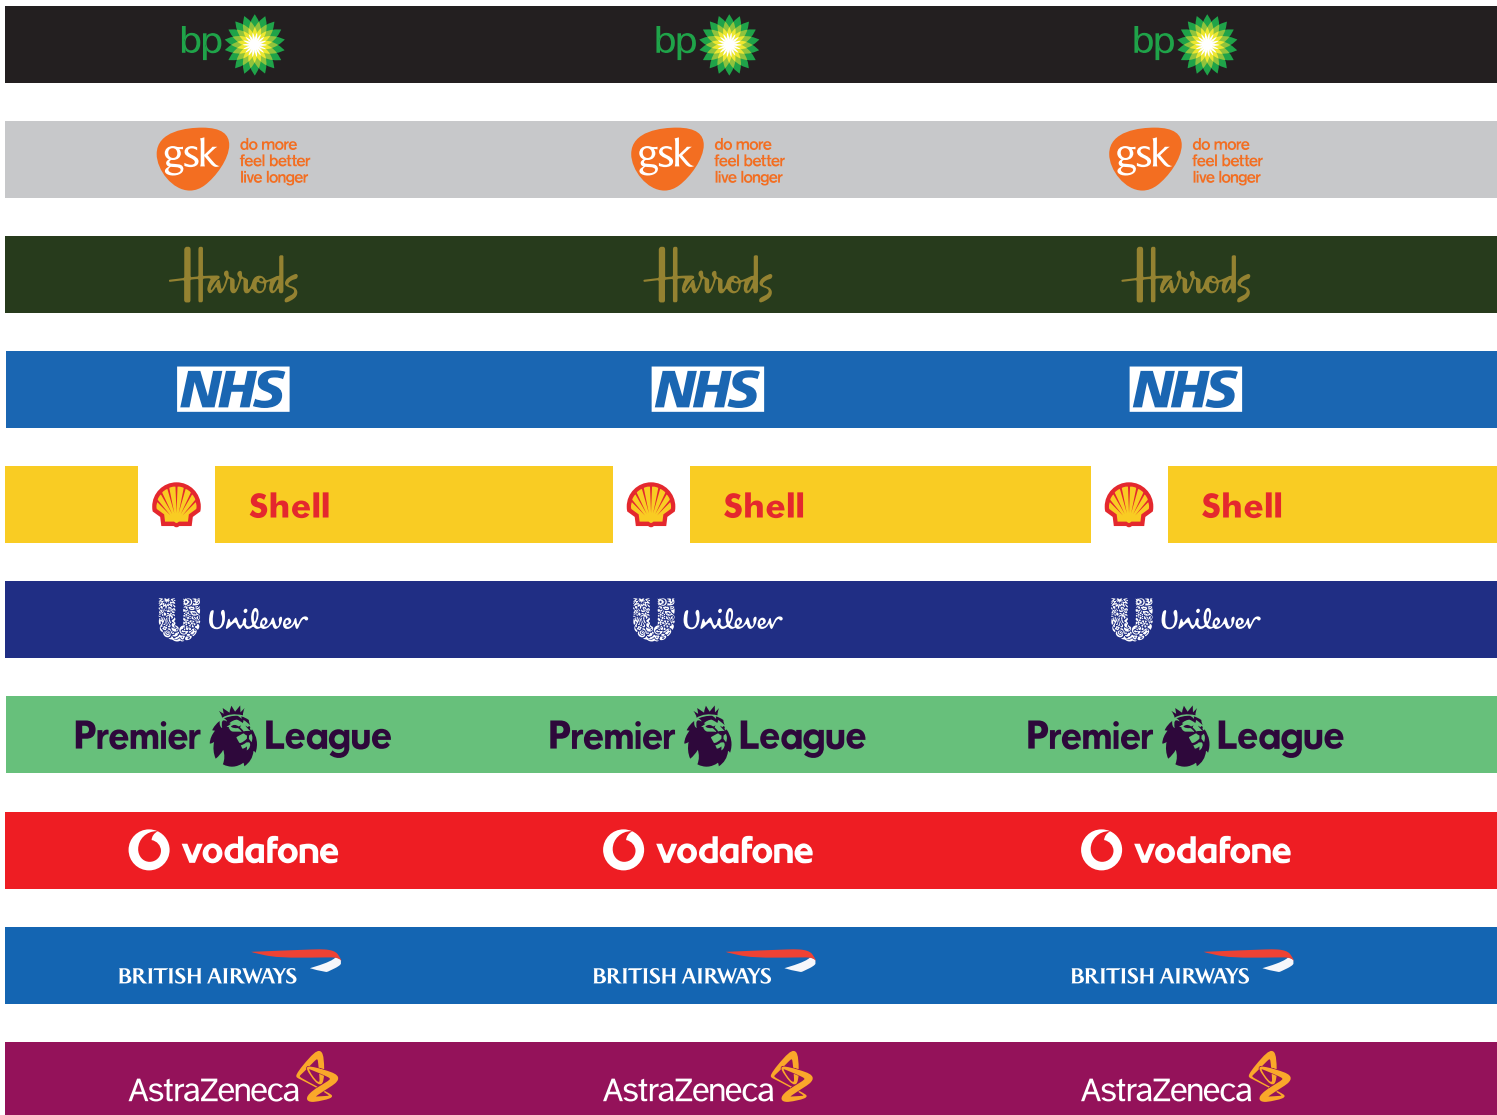

CUSTOM BELTS(*)
Up to 7 metres - Both sides

(*) All these tapes are examples of work done

11.	NO ENTRY NO ENTRY	NO ENTRY
12.	CAUTION CAUTION	CAUTION
13.	CAUTION - DO NOT ENTER	CAUTION - DO NOT ENTER
14.	Caution wet floor Cautio	Caution wet floor
15.	Cleaning in progress Cle	Cleaning in progress
16.	Contagious Disease Con	Contagious Disease
17.	Construction in progres	Construction in progress
18.	Emergency Services Em	Emergency Services
19.	Emergency Services Em	Emergency Services
20.	Emergency Services Em	Emergency Services
21.	POLICE LINE - DO NOT CROSS	POLICE LINE - DO NOT CROSS
22.	POLICE LINE - DO NOT CROSS	POLICE LINE - DO NOT CROSS
23.	Under Maintenance Und	Under Maintenance
24.	Virus Keep Out Virus Ke	Virus Keep Out
25.	Wet Paint Wet Paint	Wet Paint
26.	X ray in progress X ray i	X ray in progress
27.	Authorized access Only	Authorized Acces Only

STANDARD MESSAGES
Up to 7 meters - Single-sided only