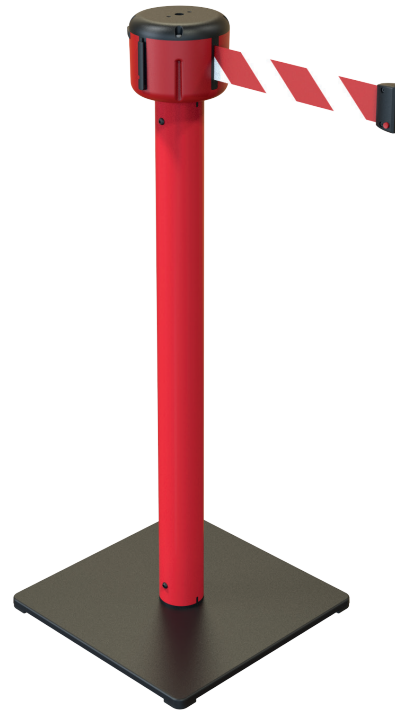

45. Custom message

Standard

Custom

(*) The price list does not include taxes
 (**) Prices may change during the course of the year
 (***) For customizations contact us

BASIC-L

Characteristics

Weight: 7,85 kg	
Belt length: 7 / 10 m	
Total height: 95 cm	
Modular system	
Self-roll-up belt	
Roll-up Brake	
Anti-theft system	
Belt lock	
Color options	