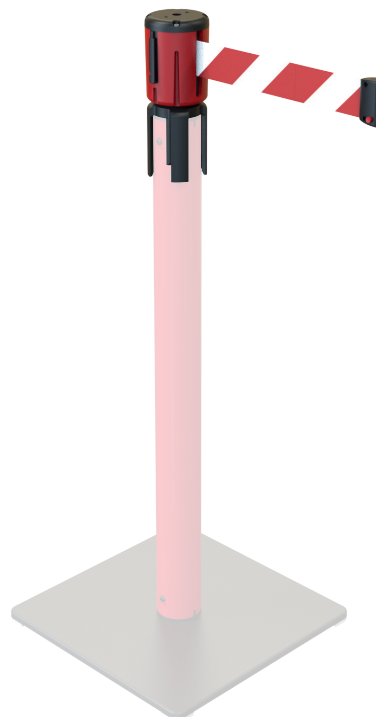

QUICK-S

Characteristics

Weight: 0,8 kg

Belt length: 5 m

Total height: 23 cm

Modular system

Self-roll-up belt

Anti-theft system

Color options

Reference example: QUICK-S-17

Product

Retail Price

Dsafety QUICK-S

62,00 €

Dsafety QUICK-S (Beltless)

52,00 €

Options

Retail Price

Customized belt (5m)

+25,00 €

Reference generator

Barrier color

1. Red

2. Yellow

3. Black

Belt color

0. Beltless

1. Black

2. Red

3. Yellow

4. Blue

5. Green

6. White

7. Red/White

8. Yellow/Black

9. Blue/White

10. Green/White

11.-44. Standard message

45. Custom message

(*) The price list does not includes taxes

(**) Prices may change during the course of the year

(***) For customizations contact us