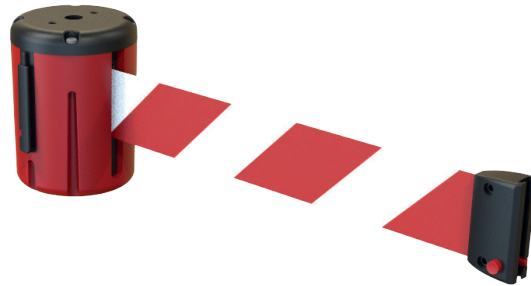

Total height: 12 cm

Modular system

Self-roll-up belt

Anti-theft system

Color options

Product Retail Price

Dsafety ALONE-S 58,00 €

Dsafety ALONE-S (Beltless) 48,00 €