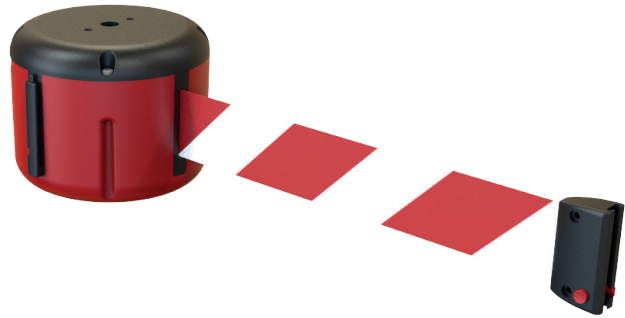

ALONE-L

Characteristics

Weight: 0,95 kg	
Belt length: 7 / 10 m	
Total height: 11 cm	
Modular system	
Self-roll-up belt	
Roll-up Brake	
Anti-theft system	
Belt lock	
Color options	

Product Retail Price

Dsafety ALONE-L	68,00 €
Dsafety ALONE-L (Beltless)	48,00 €