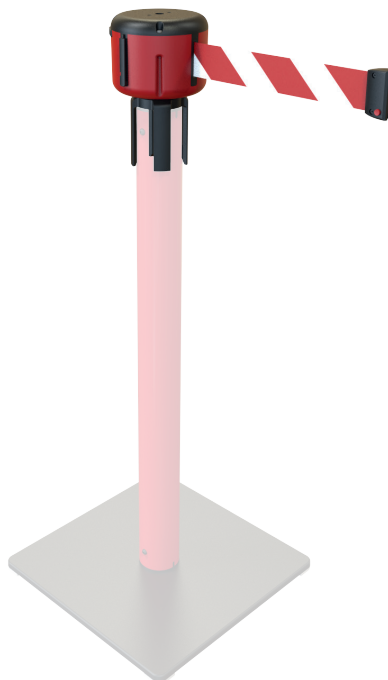

Total height: 22 cm

Modular system

Self-roll-up belt

Roll-up Brake

Anti-theft system

Belt lock

Color options

Reference example: QUICK-L-17