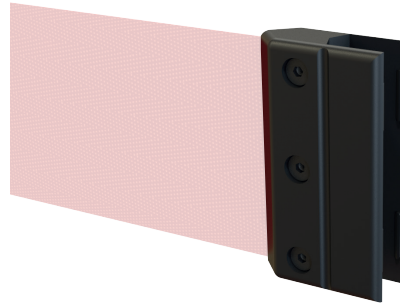

ANTI PANIC (Terminal belt)

Characteristics

Weight: 0,03 kg

Width: 0,12 cm

Height: 5 cm

Product

Retail Price

Dsafety ANTI PANIC (TB)

6,00 €

Ejemplo referencia: **ANTI-PANIC-TB**

(*) The price list does not includes taxes

(**) Prices may change during the course of the year

Belt options

DLIMIT

0.		Beltless
1.		Black
2.		Red
3.		Yellow
4.		Blue
5.		Green
6.		White
7.		Red/White
8.		Yellow/Black
9.		Blue/White
10.		Green/White

STANDARD BELTS

Up to 10 meters