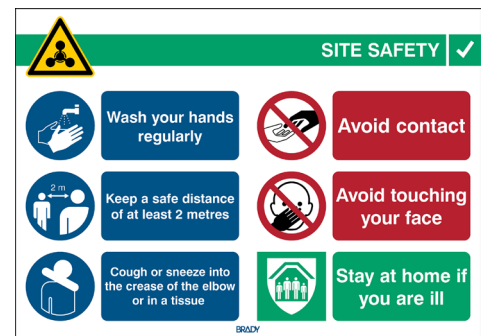

COVID-19 General Safety Information

SITE SAFETY

- Wash your hands regularly
- Keep a safe distance of at least 2 metres
- Cough or sneeze into the crease of the elbow or in a tissue
- Avoid contact
- Avoid touching your face
- Stay at home if you are ill

Order Ref.	Width (mm)	Height (mm)	Layout	Legend	Total Qty/Pack
Laminated Polyester					
306820	371	252	Landscape	SITE SAFETY	1 / PACK